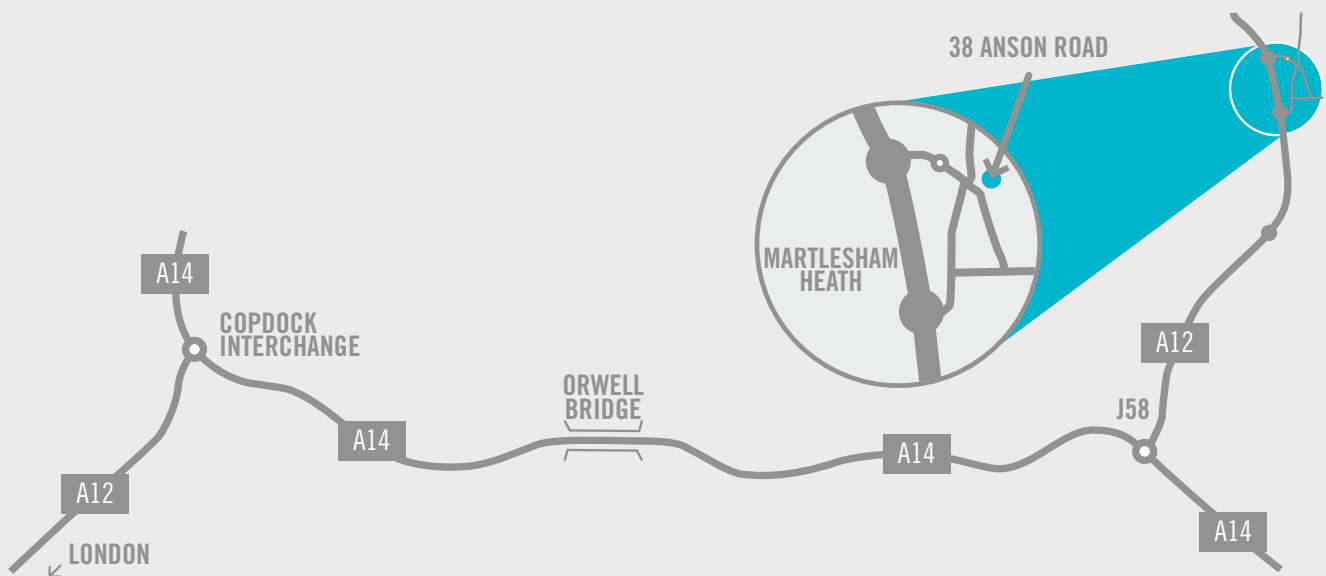

# Map

## Directions to 2Cs Retail

- When travelling north from London on the A12, turn right onto the A14 at the Copdock Interchange, i.e. the 3rd exit, signposted Felixstowe.
- Leave the A14 at Junction 58, i.e. the 2nd exit after crossing the Orwell Bridge, signposted Lowestoft, turning left onto the A12 heading north.
- Go straight over the next two roundabouts, and then turn right at the third roundabout heading towards Tesco.
- At the mini roundabout (Tesco entrance), go straight over and follow the road into the industrial estate.
- We are the first building on the left, you can't miss us - we have a big ugly red roof!